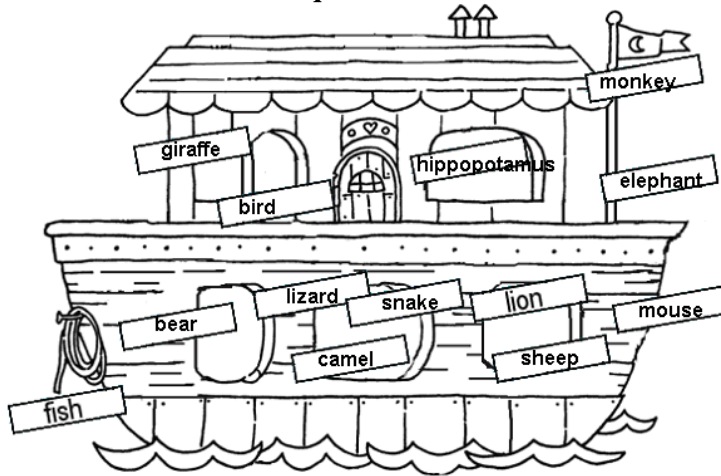

PRE-BEGINNER ANSWERS - Worksheets 1 - 4

WS1. ANIMALS – webquest

WS2.

WS3.

WS4. CLOTHES AND COLOURS – webquest

1.	socks	red, white and black
	jeans/pants/trousers	blue (with red)
	t-shirt	white
	underpants	pink
2. students need to have written any 4 of the these.	pullover/jumper/sweater	black
	shirt	red
	pullover/jumper/sweater	green
	shirt?	black
	pants/trousers	pink
	pants/trousers	blue
	underpants	white
3.	t-shirt	orange
	jeans/pants/trousers	purple
	t-shirt	green
4.	bird	
5.	t-shirt	white
	pants/trousers	light blue (with yellow)
	singlet	light blue
	skirt	light blue (with yellow)
	jacket	light blue
	t-shirt	light blue
	pants	light blue
	dress	light blue (with yellow)
	jacket	blue
	trousers	blue
t-shirt	white	